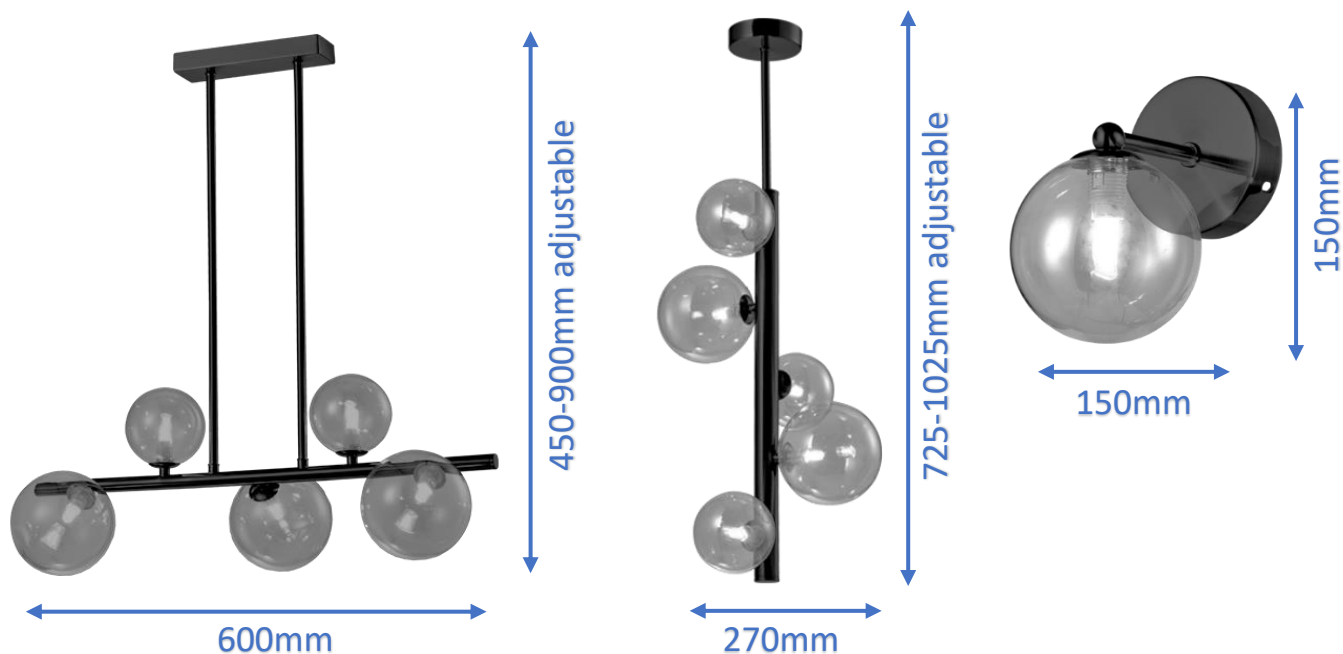

EL[®]MARK

The Brand of Electricity

OLENA SERIES

GENERAL INFORMATION »

- ∴ Nominal voltage: 230V / 50-60Hz
- ∴ Colour: Black; Gold
- ∴ Lamp holder: G9
- ∴ Material: Iron + Glass
- ∴ Lamps Not Included, Max 40W
- ∴ Protection against dust and moisture: IP20

AREAS OF APPLICATION »

- ∴ Residential Buildings
- ∴ Commercial Buildings
- ∴ Hotels

PRODUCT DETAILS »

Catalogue number	Description	Colour	Lampholder
955OLENA5H/BL	Chandelier	Black	5xG9
955OLENA5H/GD	Chandelier	Gold	5xG9
955OLENA5V/BL	Chandelier	Black	5xG9
955OLENA5V/GD	Chandelier	Gold	5xG9
955OLENA1W/BL	Wall lamp	Black	1xG9
955OLENA1W/GD	Wall lamp	Gold	1xG9

DIMENSIONS »

ADDITIONAL INFORMATION »

Catalogue number	Barcode	Packing/Box (pcs)
955OLENA5H/BL	3800131230188	1/4
955OLENA5H/GD	3800131230157	1/4
955OLENA5V/BL	3800131230171	1/4
955OLENA5V/GD	3800131230140	1/4
955OLENA1W/BL	3800131230164	1/10
955OLENA1W/GD	3800131230133	1/10